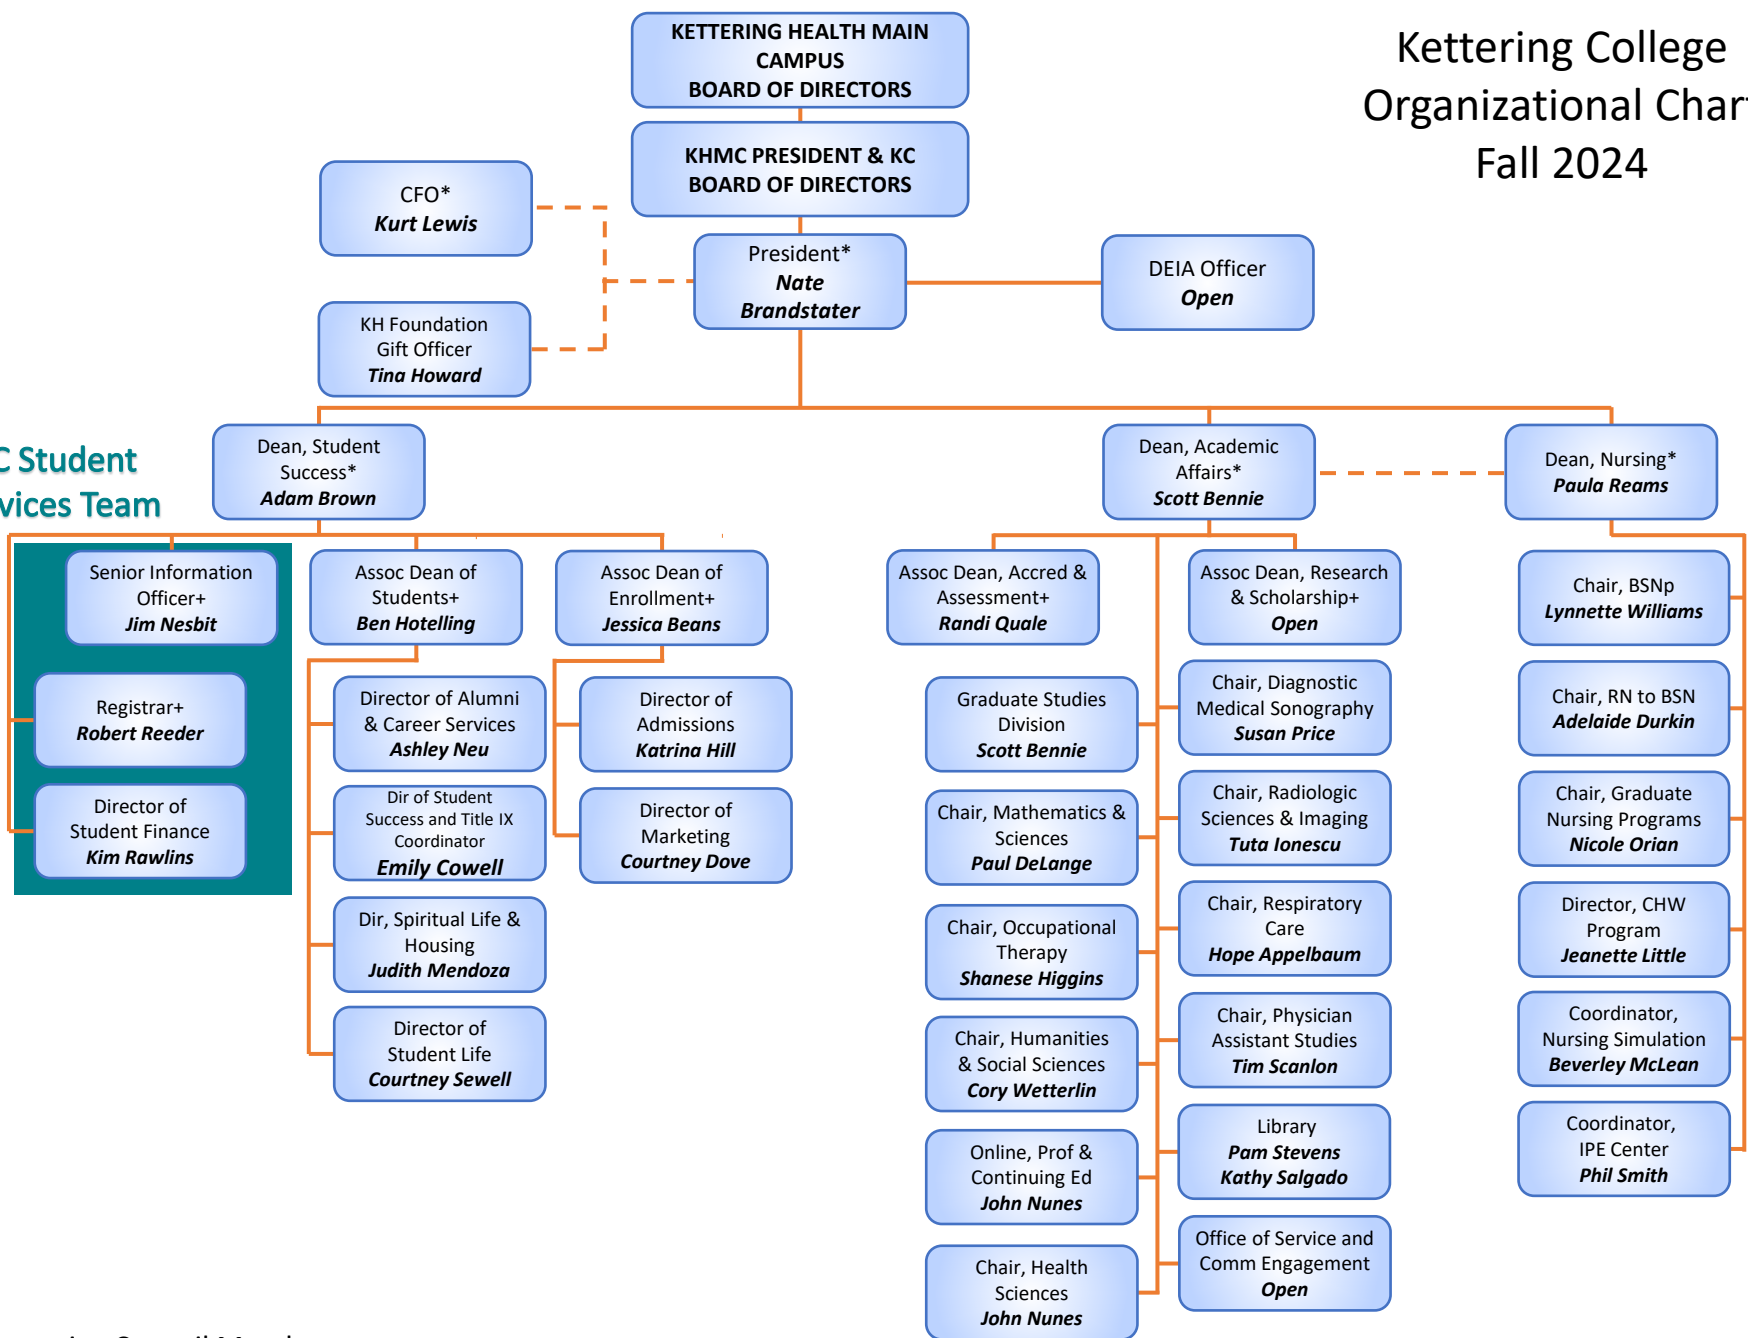

# Kettering College Organizational Chart Fall 2024

## KC Student Services Team

\*KC Executive Council Member  
+KC Executive Council Associate Member

Last Updated  
October 2024